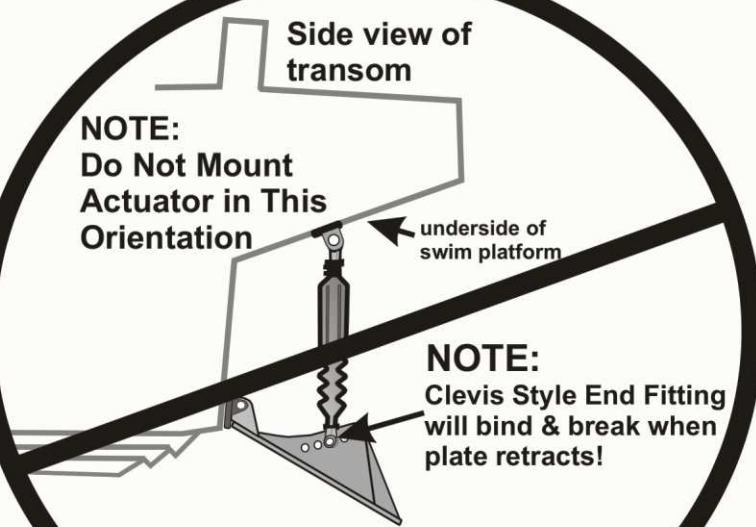

SMART TABS SX installation cautions!

Side view of transom

SX Series Smart Tabs
Need to be mounted so that the Trim Plate Hinge & Transom Bracket are mounted on the **same surface (plane)** as shown here.

Good

Side view of transom

NOTE:
Do Not Mount Actuator in This Orientation

← underside of swim platform

NOTE:
Clevis Style End Fitting will bind & break when plate retracts!

No Good

For applications where the plate and the transom bracket can not be mounted on the same surface (plane) use the Smart Tabs Stainless Steel Series, or call 800-233-0194 for advice!