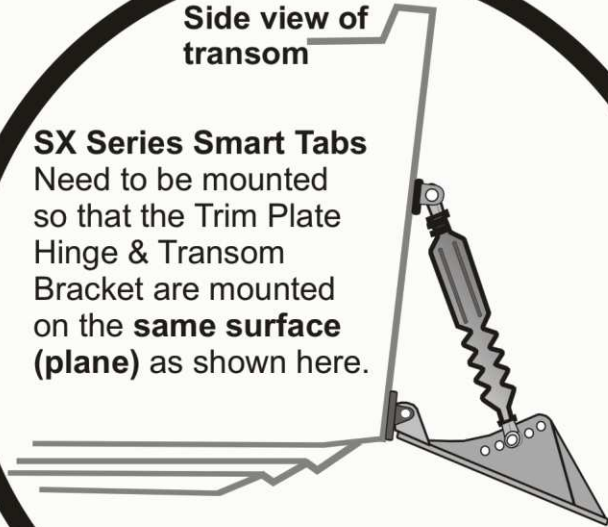

SMART TABS SX installation cautions!

Side view of transom

SX Series Smart Tabs
Need to be mounted so that the Trim Plate Hinge & Transom Bracket are mounted on the **same surface (plane)** as shown here.

Good

Side view of transom

NOTE:
Do Not Mount Actuator in This Orientation

← underside of swim platform

NOTE:
Clevis Style End Fitting will bind & break when plate retracts!

No Good

For applications where the plate and the transom bracket can not be mounted on the same surface (plane) use the Smart Tabs Stainless Steel Series, or call 800-233-0194 for advice!