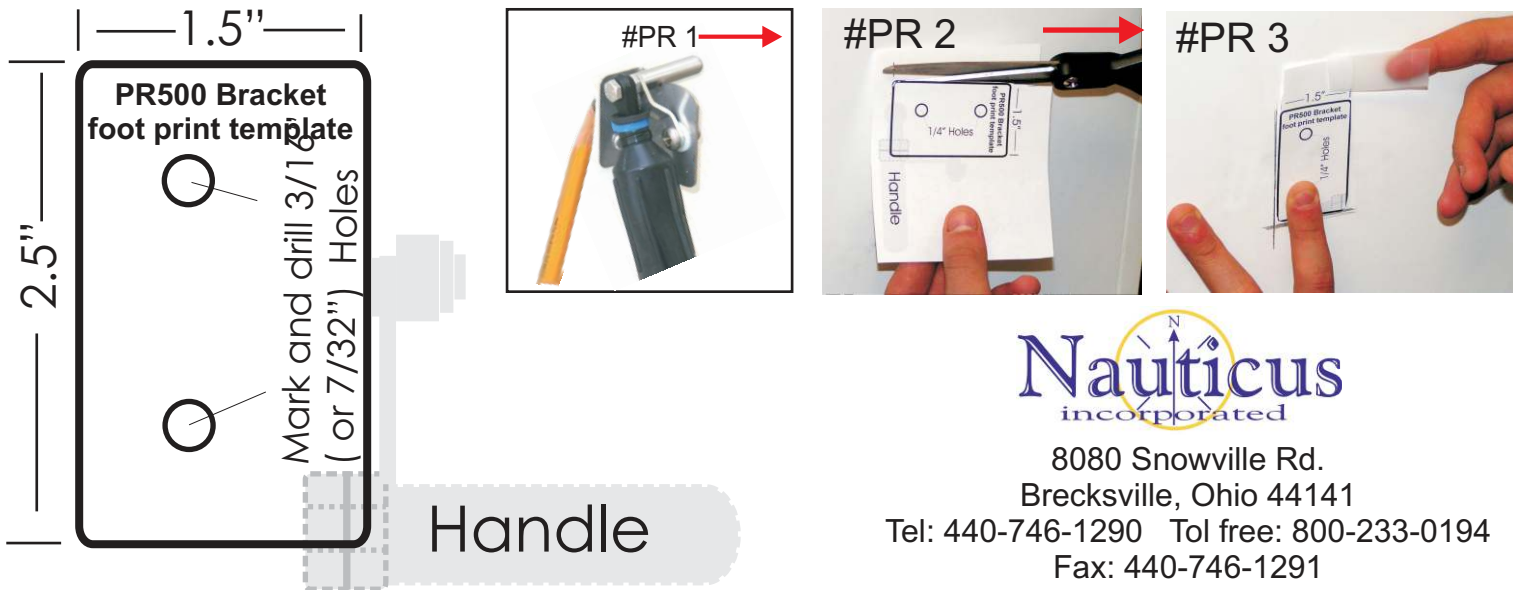

## PR500 Bracket Installation for ProTroller use.

The PR500 Bracket assembly allows you to set the Smart Tabs in two different positions without the use of any additional tools. When the bracket handle is in the "UP" position the Smart Tabs will function as trim tabs. When the bracket handle is in the "DOWN" position Smart Tabs will be fully deployed and function as Trolling Brakes.

Note: For this application the "Handle" must be in the "UP" position during installation.

Follow the instructions on Page 6 of the installation manual and substitute the PR500 Bracket for the standard Transom

Substitution for the installation of the standard Transom bracket:

Pg 6 #3 D or SX instruction picture #7 : With the PR 500 Handle in the "UP" position it will be necessary to mark the location of the bracket because the mounting holes will be blocked by the actuator. Use the 25 degree Trim Plate Template to locate the PR 500 Bracket position on the transom and mark at least two sides of the bracket location with a pencil as shown in picture PR #1. Cut the PR 500 Foot print Template from the instruction (picture #PR 2). Now align and tape the template to the Transom. Drill two 3/16" (for wood and aluminum) or 7/32" (for fiberglass) mounting hole as shown on the template. Apply Marine sealant around and into the holes, and mount the bracket using the 1/4" sheet metal screws provided.