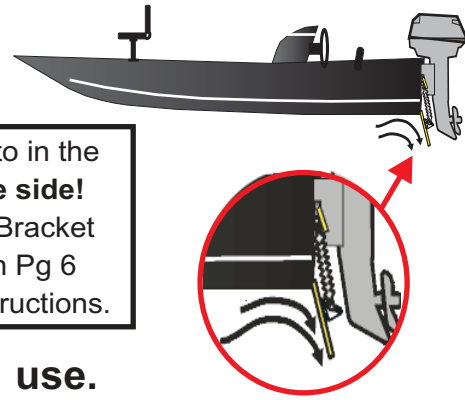

# Installation Supplement ProTroller Bracket Mounting

**Note:** This Bracket assembly replaces the regular Transom Bracket as referred to in the Smart Tabs manual and SX instructions. **Assembly for this bracket on reverse side!**

- 1) Replaces assembly Instructions "Bag C" on Page 4, along with the Transom Bracket
- 2) Substitute the PR500 Bracket for the Transom Bracket (ST Series) shown on Pg 6 #3 & " line "D". For the SX Series this replaces Transom Bracket picture #7 instructions.

## PR500 Bracket Installation for ProTroller use.

The PR500 Bracket assembly allows you to set the Smart Tabs in two different positions without the use of any additional tools. When the bracket handle is in the "UP" position the Smart Tabs will function as trim tabs. When the bracket handle is in the "DOWN" position Smart Tabs will be fully deployed and function as Trolling Brakes.